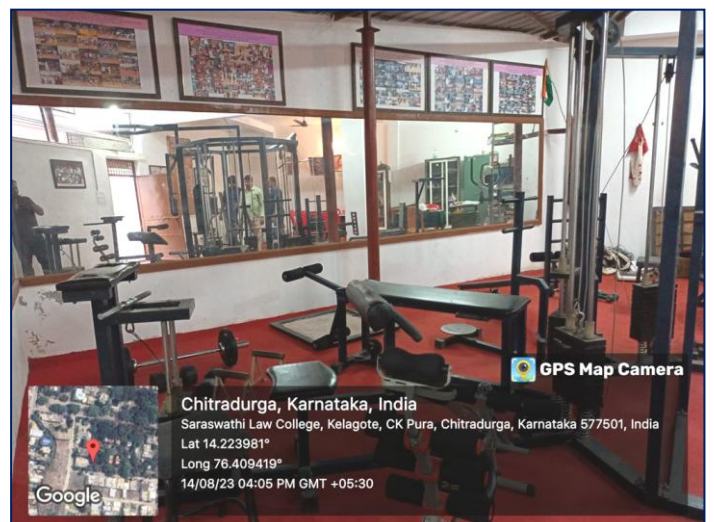

SARASWATHI EDUCATION SOCIETY (R.) SARASWATHI LAW COLLEGE, CHITRADURGA

Geo Tagged Photographs of Gymnasium