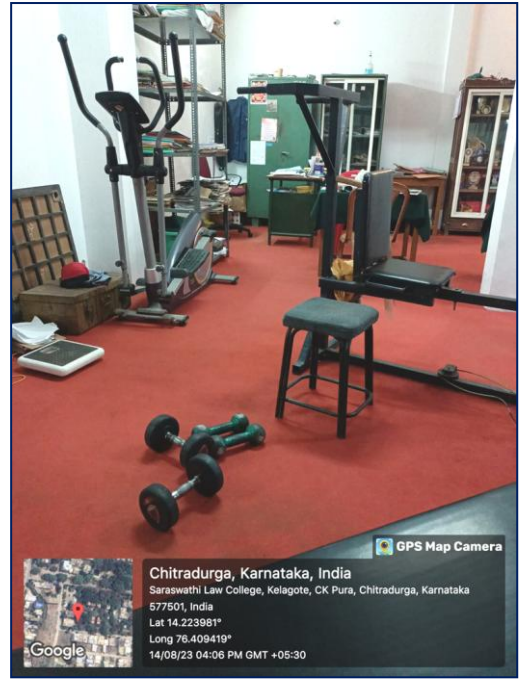

Chitradurga, Karnataka, India
Saraswathi Law College, Kelagote, CK Pura, Chitradurga, Karnataka 577501, India
Lat 14.223981°
Long 76.409419°
14/08/23 04:06 PM GMT +05:30

GPS Map Camera