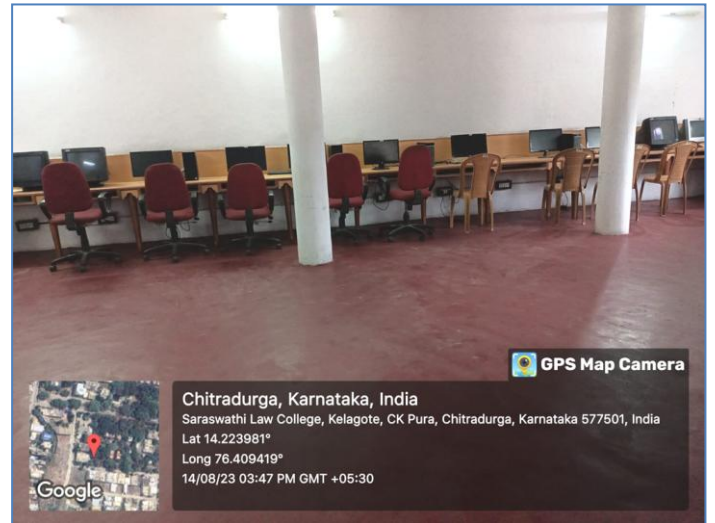

SARASWATHI EDUCATION SOCIETY (R.)

SARASWATHI LAW COLLEGE, CHITRADURGA

Geo Tagged Photographs of computer Lab with WiFi Facility