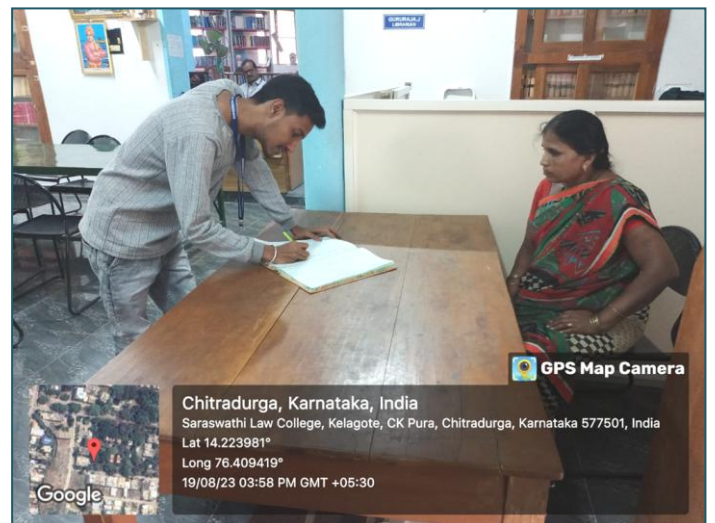

Entry of the Library and Property Counter