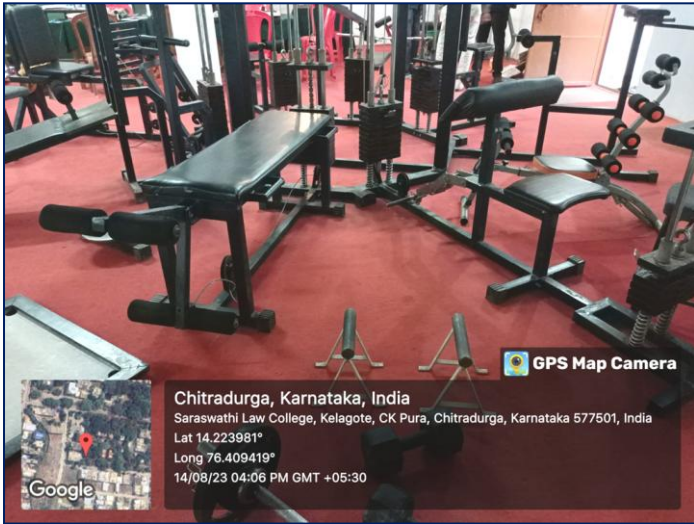

Chitradurga, Karnataka, India
Saraswathi Law College, Kelagote, CK Pura, Chitradurga, Karnataka 577501, India
Lat 14.223981°
Long 76.409419°
14/08/23 04:06 PM GMT +05:30

GPS Map Camera