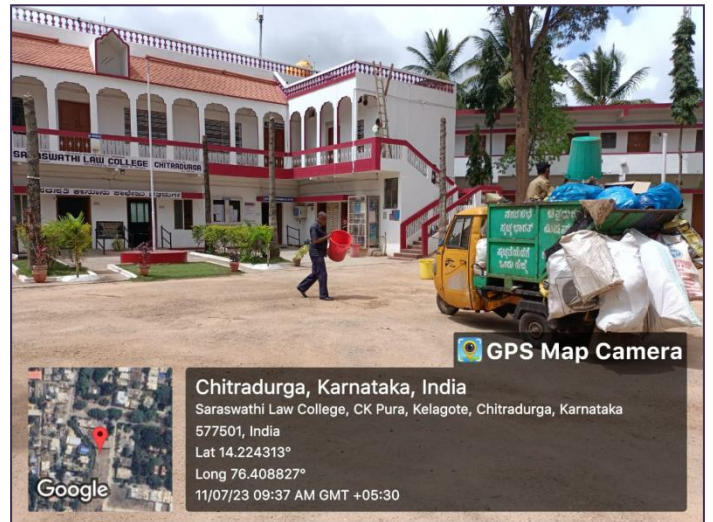

The D-Group Employees of the Institution disposing the segregated wet & dry waste and dumping in to the City Municipality Vehicle. The Municipality personnel will collect the wastes in the morning everyday