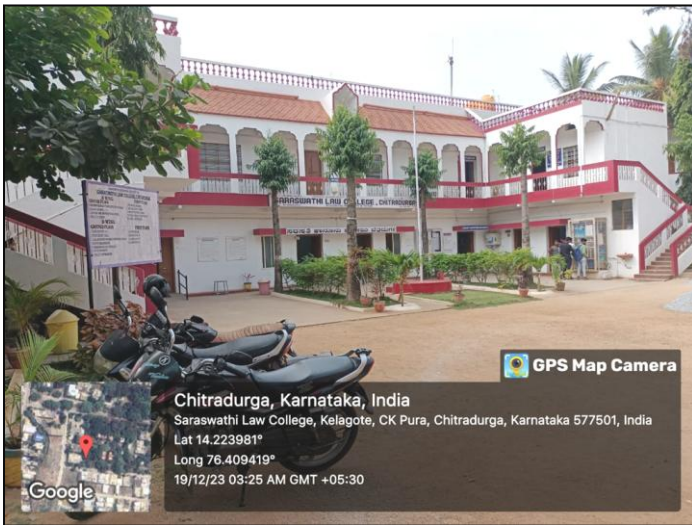

SARASWATHI EDUCATION SOCIETY, (R)
SARASWATHI LAW COLLEGE
CHITRADURGA

SARASWATHI LAW COLLEGE, CHITRADURGA- KARNATAKA

Photographs of the Infrastructures of the Institution

SARASWATHI EDUCATION SOCIETY (R.) SARASWATHI LAW COLLEGE, CHITRADURGA

Geo Tagged Photographs of Institution

Front View of the Institution

A-Wing Building of the Institution

B-Wing Building of the Institution

Newly Constructed Building of the Institution

SARASWATHI EDUCATION SOCIETY (R.) SARASWATHI LAW COLLEGE, CHITRADURGA

Geo Tagged Photographs of Saraswathi Education Society (R.) Office

Front View of the Office

Chamber of President Sri. H.
Hanumanthappa, Former Rajyasabha Member

M.S. Sudhan
Principal
Saraswathi Law College
CHITRADURGA