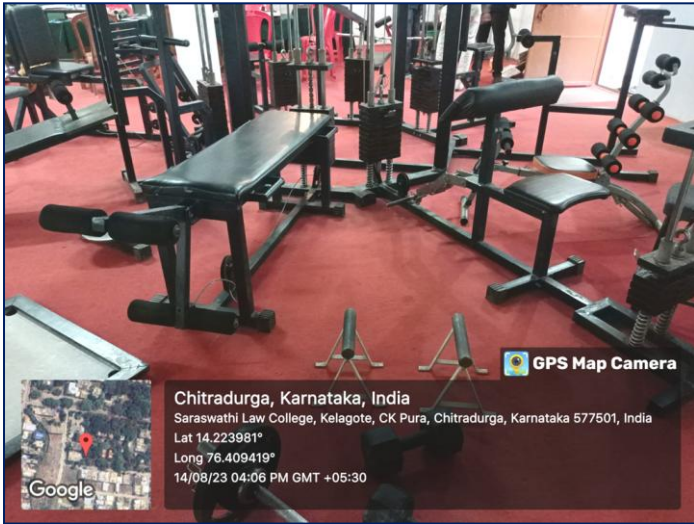

SARASWATHI EDUCATION SOCIETY (R.) SARASWATHI LAW COLLEGE, CHITRADURGA

Geo Tagged Photographs of Gymnasium

Chitradurga, Karnataka, India
 Saraswathi Law College, Kelagote, CK Pura, Chitradurga, Karnataka 577501, India
 Lat 14.223981°
 Long 76.409419°
 14/08/23 04:05 PM GMT +05:30

GPS Map Camera

Chitradurga, Karnataka, India
 Saraswathi Law College, Kelagote, CK Pura, Chitradurga, Karnataka 577501, India
 Lat 14.223981°
 Long 76.409419°
 14/08/23 04:06 PM GMT +05:30

GPS Map Camera