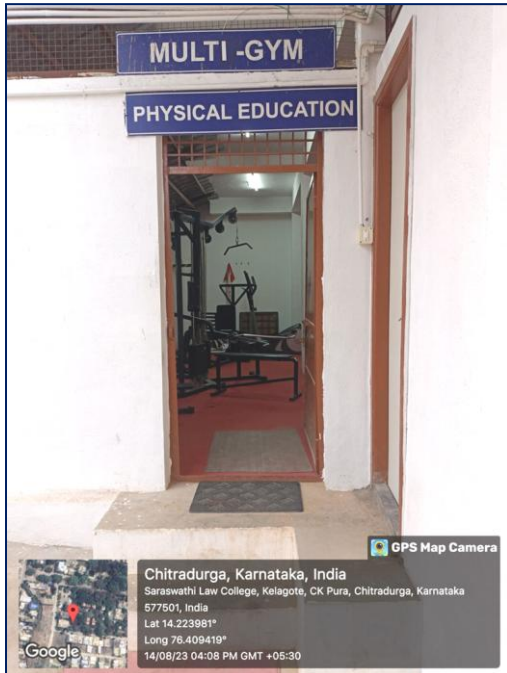

SARASWATHI EDUCATION SOCIETY (R.) SARASWATHI LAW COLLEGE, CHITRADURGA

Geo Tagged Photographs of Gymnasium

Chitradurga, Karnataka, India
 Saraswathi Law College, Kelagote, CK Pura, Chitradurga, Karnataka 577501, India
 Lat 14.223981°
 Long 76.409419°
 14/08/23 04:05 PM GMT +05:30

GPS Map Camera

Chitradurga, Karnataka, India
 Saraswathi Law College, Kelagote, CK Pura, Chitradurga, Karnataka 577501, India
 Lat 14.223981°
 Long 76.409419°
 14/08/23 04:06 PM GMT +05:30

GPS Map Camera