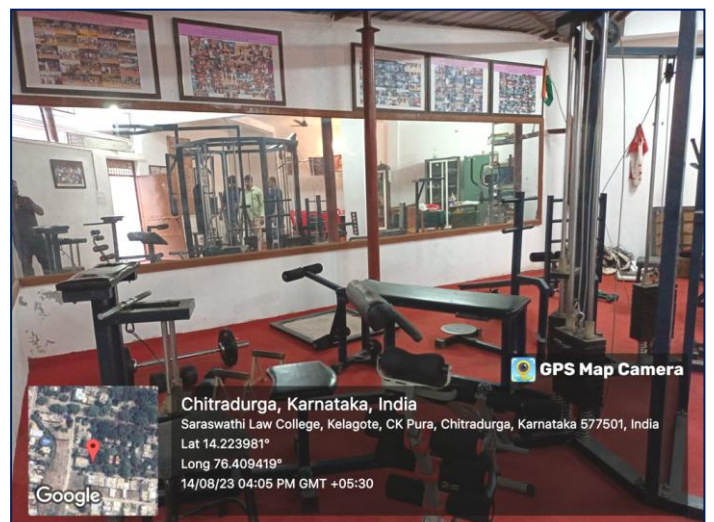

SARASWATHI EDUCATION SOCIETY (R.) SARASWATHI LAW COLLEGE, CHITRADURGA

Geo Tagged Photographs of Gymnasium

Chitradurga, Karnataka, India
 Saraswathi Law College, Kelagote, CK Pura, Chitradurga, Karnataka 577501, India
 Lat 14.223981°
 Long 76.409419°
 14/08/23 04:05 PM GMT +05:30

GPS Map Camera

Chitradurga, Karnataka, India
 Saraswathi Law College, Kelagote, CK Pura, Chitradurga, Karnataka 577501, India
 Lat 14.223981°
 Long 76.409419°
 14/08/23 04:06 PM GMT +05:30

GPS Map Camera