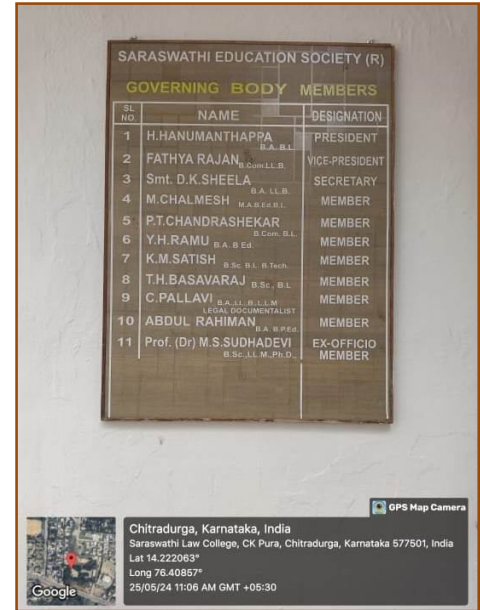

Saraswathi Law College, Chitradurga

Geo-tagged Photographs of Saraswathi Education Society (R.) Management Office

M.S. Sudhi
Principal
Saraswathi Law College
CHITRADURGA