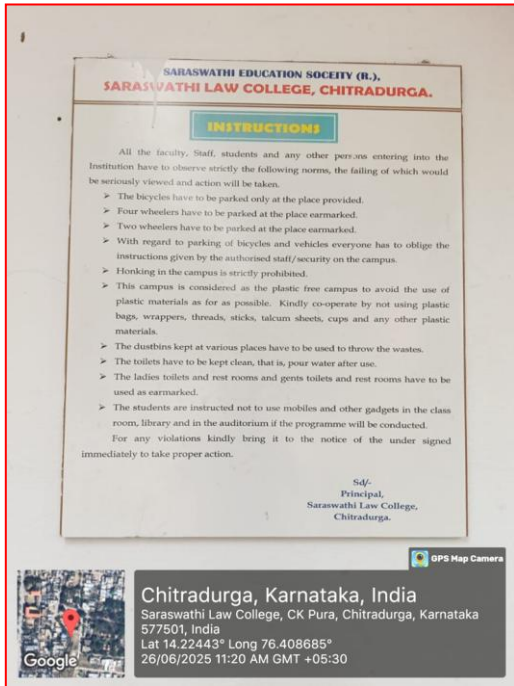

SARASWATHI LAW COLLEGE- CHITRADURGA

Photographs of Display of Code of Conduct Boards

M. S. Sudhi
Principal
Saraswathi Law College
CHITRADURGA