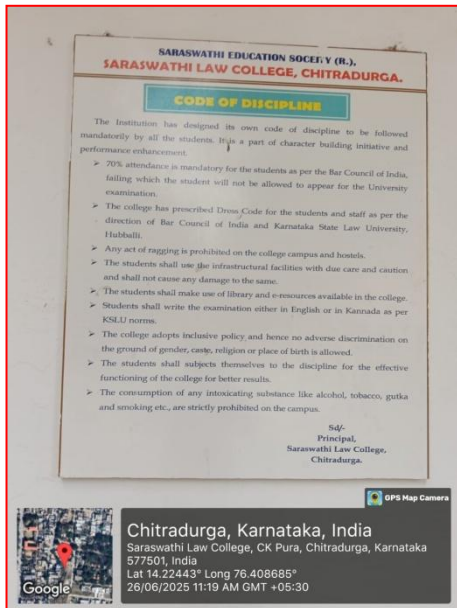

SARASWATHI LAW COLLEGE- CHITRADURGA

Photographs of Display of Code of Conduct Boards

M. S. Sudhi
Principal
Saraswathi Law College
CHITRADURGA