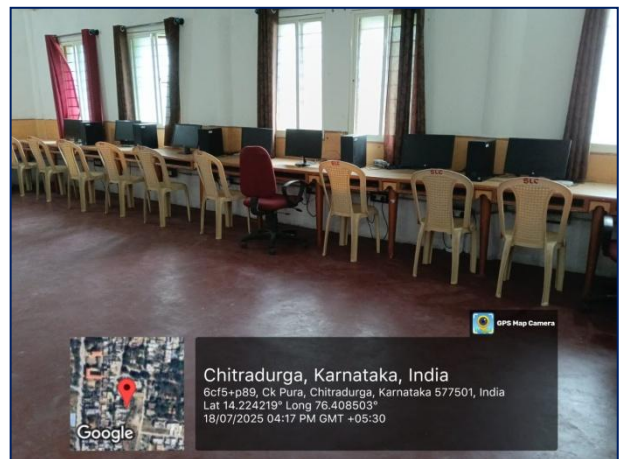

SARASWATHI LAW COLLEGE- CHITRADURGA

Photographs of Computer Lab

Provided Computers facility for the students online accession with WiFi Facility in the Computer Lab

M.S. Sudhan
Principal
Saraswathi Law College
CHITRADURGA